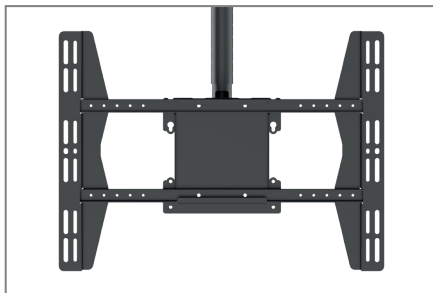

PLD Large Single Ceiling Mount

Item no.: 8602

The ceiling mount PLD Large Single is suitable for single screens with a screen diagonal of 49 - 65" | 124 - 165 cm.

The screen can electively be mounted in landscape or portrait format. The VESA standards up to max. VESA 600 x 400 mm are supported.

Thanks to the included tilt module, the mount can also be used on ceilings with an incline, 0 - 90° are possible here.

The VESA mount can be tilted continuously from -5 to +15° and can also be swiveled ±30°.

The variable ceiling extension can be telescoped and thus allows a ceiling distance between 920 - 3000 mm (centre of screen).

Thanks to a clever access system, the cabling disappears inside the mount.

The surface of the ceiling mount is finished with an impact- and scratch- resistant powder coating in black.

The max. load is 50 kg.

tilting module, continuous, 0 - 90°

max. VESA 600 x 400 mm

telescopic up to max. 3000 mm

PLD Large Single Ceiling Mount

Item no.: 8602

- 49 - 65" | 124 - 165 cm screen diagonal
- incl. TV holding fixture 100 x 100 mm, 200 x 200 mm, 300 x 300 mm, 400 x 200 mm, 400 x 400 mm, 600 x 400 mm
- portrait or landscape format
- TV holding fixture: -5 / +15° tiltable
- TV holding fixture: ±30° rotatable
- variable distance to ceiling: 920 - 3000 mm
- ceiling module tiltable from 0 to 90°
- internal cable routing
- 50 kg max. load
- impact- and scratch-resistant powder coating
- colour: black